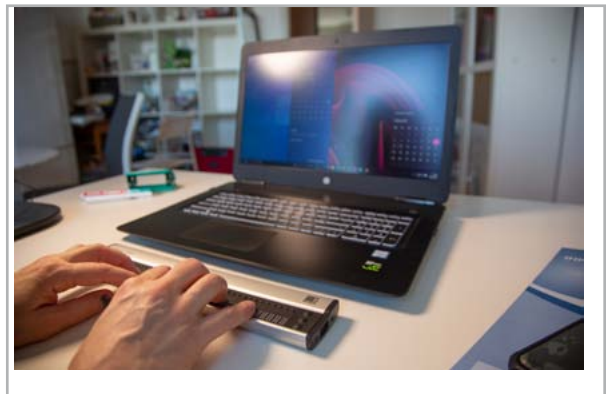

Vario 440

The compact braille display
for home and office

The compact Vario 440 impresses with its simple yet functional design, with the high quality our braillelines are known for. The 40 braille cells are embedded in a solid aluminum casing that is robust and durable. Navigation and operation of Vario 440 is achieved via 6 function keys; there are 3 on each side of the braille display. Vario 440 is so power efficient that a battery is not needed. Just connecting via USB to your computer is all that is needed.

Using Vario 440 is very easy. Simply connect the supplied USB Type C cable to your Windows PC and you're ready. No device driver is needed. Vario 440 automatically detects the operating system, and can be used in conjunction with screen reading software. Unlike micro or mini USB connectors, the Type C USB port means not worrying about which direction the USB connector is facing.

Technical specifications

Equipment:

- 40 Braille cells with integrated Cursor Routing buttons
- Six function keys; three left and right of the braille display

Compatibility:

- Use with popular screen reading software

Measurements and weight:

- 30,1 × 1,7 × 6,0 cm
- 440 g

Connections / interfaces:

- USB Type C
- HID - Human Interface Device

Use with your desktop or laptop PC.